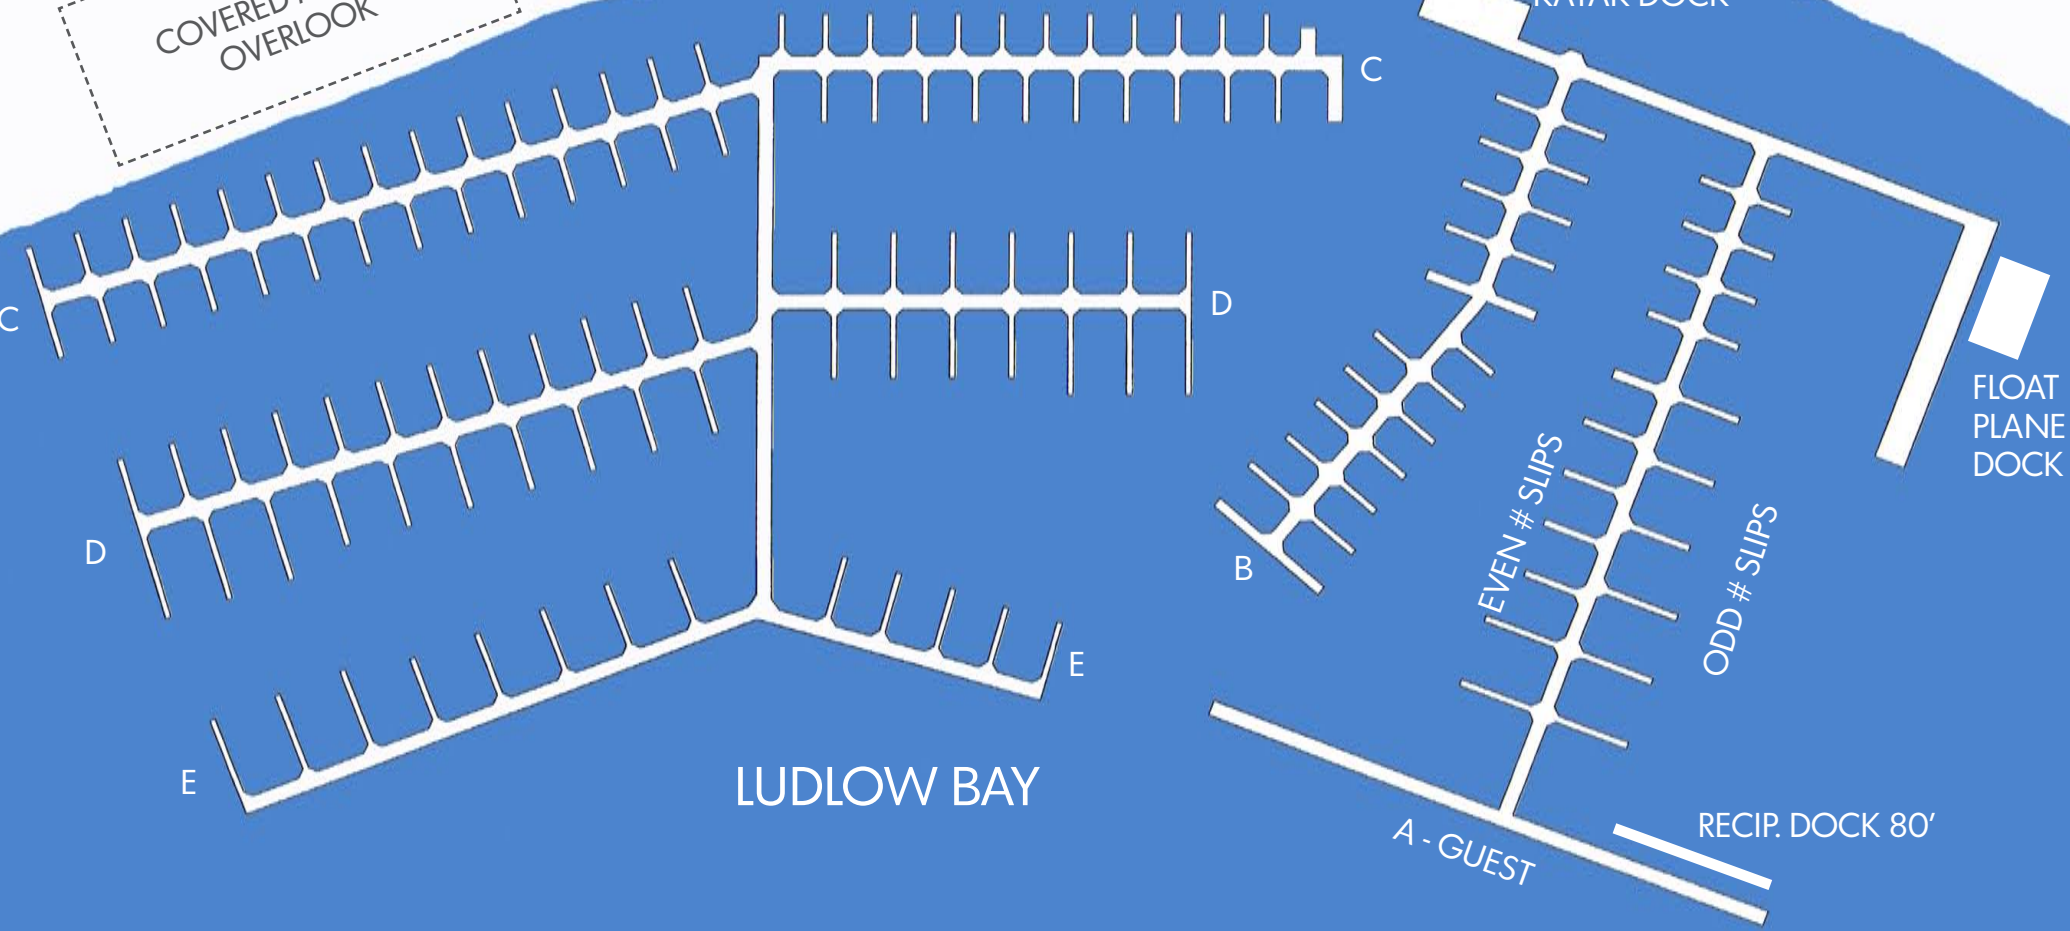

PORT LUDLOW MARINA

PORT LUDLOW, WA

Latitude 47° 55.30', Longitude 122° 41.10'

THE FIRESIDE RESTAURANT
THE INN AT PORT LUDLOW

COVERED MARINA
OVERLOOK

[HORSESHOES]

KAYAK DOCK

FLOAT
PLANE
DOCK

LUDLOW BAY

A - GUEST
RECIP. DOCK 80'

ADMIRALTY INLET & HOOD CANAL